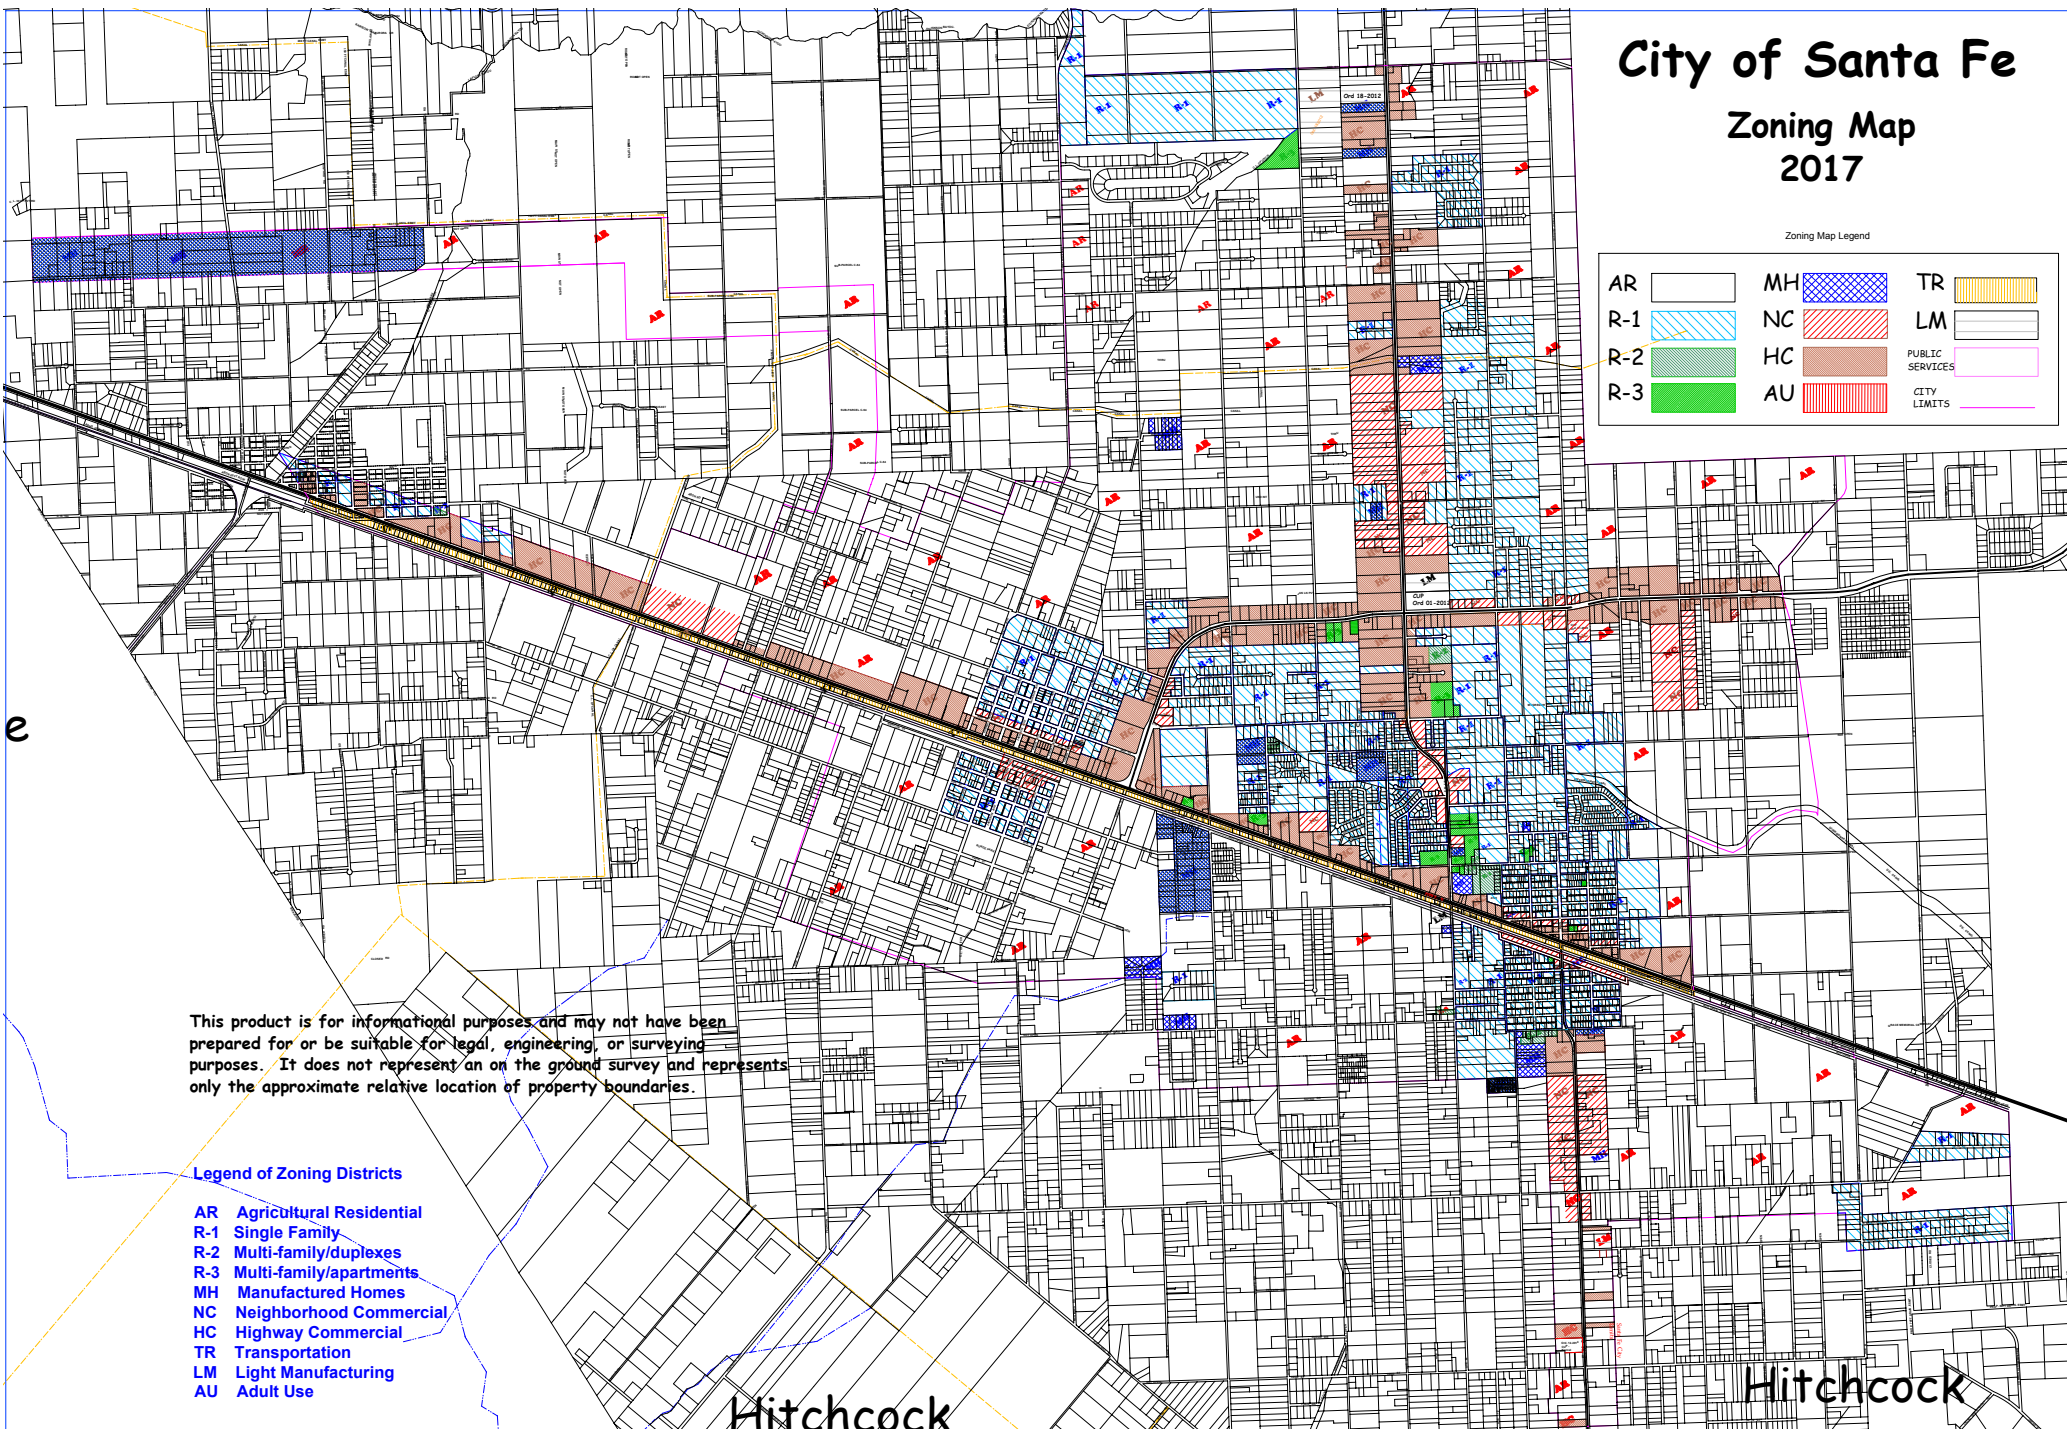

City of Santa Fe Zoning Map 2017

Zoning Map Legend

AR		MH		TR	
R-1		NC		LM	
R-2		HC		PUBLIC SERVICES	
R-3		AU		CITY LIMITS	

This product is for informational purposes and may not have been prepared for or be suitable for legal, engineering, or surveying purposes. It does not represent an on the ground survey and represents only the approximate relative location of property boundaries.

- Legend of Zoning Districts**
- AR Agricultural Residential
 - R-1 Single Family
 - R-2 Multi-family/duplexes
 - R-3 Multi-family/apartments
 - MH Manufactured Homes
 - NC Neighborhood Commercial
 - HC Highway Commercial
 - TR Transportation
 - LM Light Manufacturing
 - AU Adult Use

Hitchcock

Hitchcock